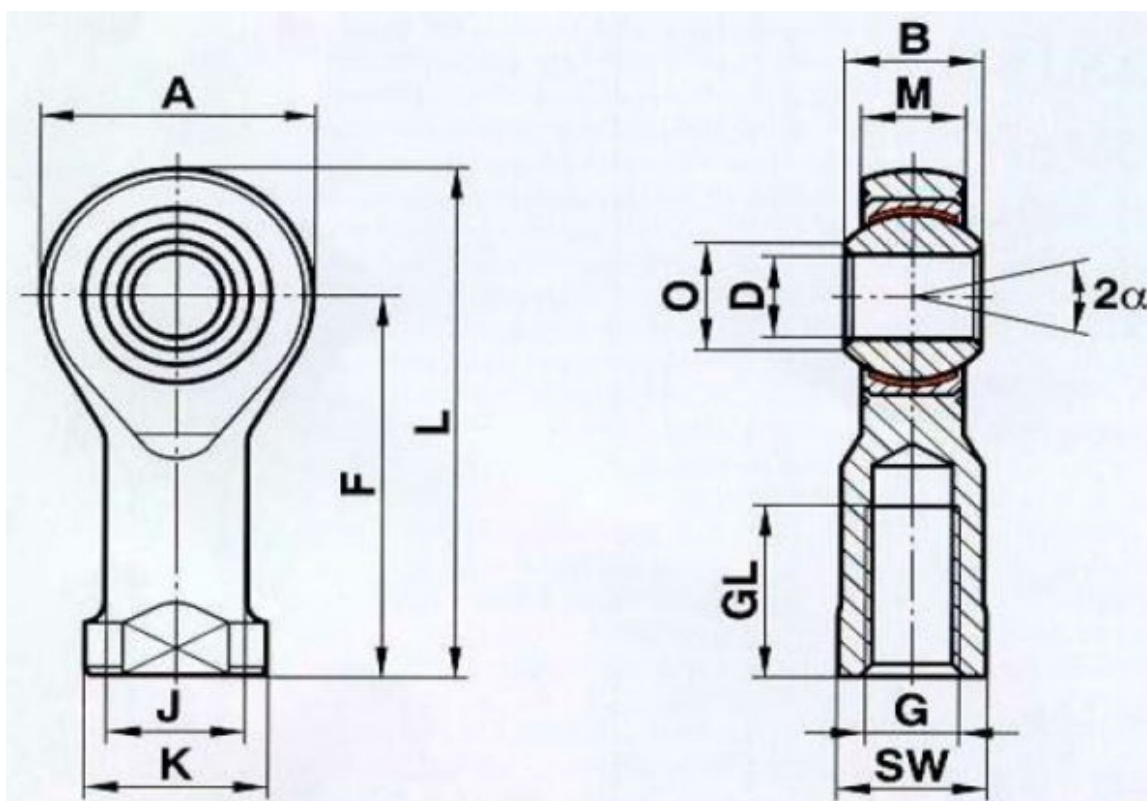

# Data Sheet

Article number: 03800016150C

Description: Fluro rod end  
GKIW 16

## Measures

A = 42

B = 21

F = 64

G = M16

GL = 28

J = 22

K = 27

L = 85

M = 15

SW = 22